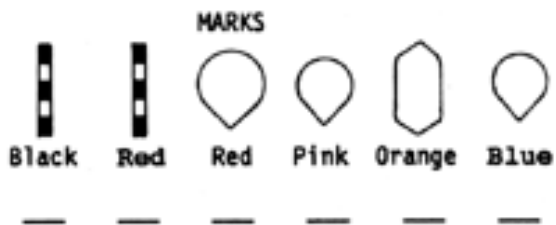

LOCHSIDE SAILING CLUB
RACING INSTRUCTIONS

Date _____
 Race No. _____
 Start Time _____
 O.O.D _____
 Race Officers (1) _____
 Race Officers (2) _____

STARTING SIGNALS

Time	Purpose

Start

Mark Port / Starboard Laps